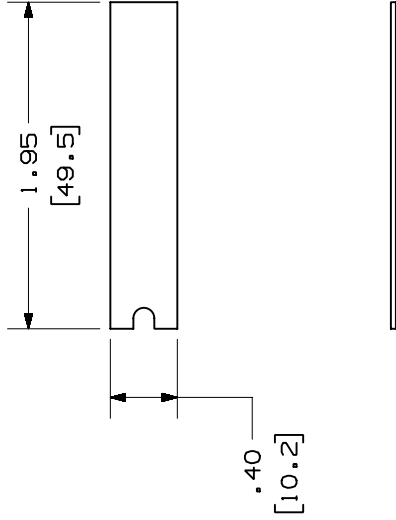

THIS COPY IS PROVIDED ON A RESTRICTED BASIS AND IS NOT TO BE USED IN ANY WAY DETRIMENTAL TO THE INTERESTS OF PANDUIT CORP.

PANDUIT P/N	WEIGHT
CSGLLC-L	.12 LB/1 PC (56.2 g/1 PC)

- NOTES:
- SEE CATALOG FOR COMPLETE LIST OF PARTS APPLICABLE FOR USE WITH THIS PART.
  - DIMENSIONS IN PARENTHESES ARE IN METRIC.
  - EACH KIT CONTAINS 50 LABELS AND 50 LABEL COVERS.

CLEAR LABEL COVER

LABEL

CAD FILENAME/LAYERS

M00520BC\_DC\_00A.PRT

**PANDUIT**

CORP. TINLEY PARK, ILLINOIS

MINI-COM SINGLE GANG LABEL/COVER KIT  
(CSGLLC-L) CUSTOMER DRAWING

UNLESS OTHERWISE SPECIFIED:  
DIMENSIONAL TOLERANCES ARE:  
(.X) ±.XXX ±.010(.3)  
(.XX) ±.03(.8) ANGLES ±

UNLESS OTHERWISE SPECIFIED,  
ALL DIMENSIONS ARE GIVEN  
IN INCHES, THIRD ANGLE PROJECTION.

DRAWN BY JSP  
DATE 9-15-99  
CHECKED BY

MAT'L:  
LABEL COVER: PETG  
LABEL: VINYL

SCALE NONE  
DRAWING NO. 00520-04  
DWG SIZE A